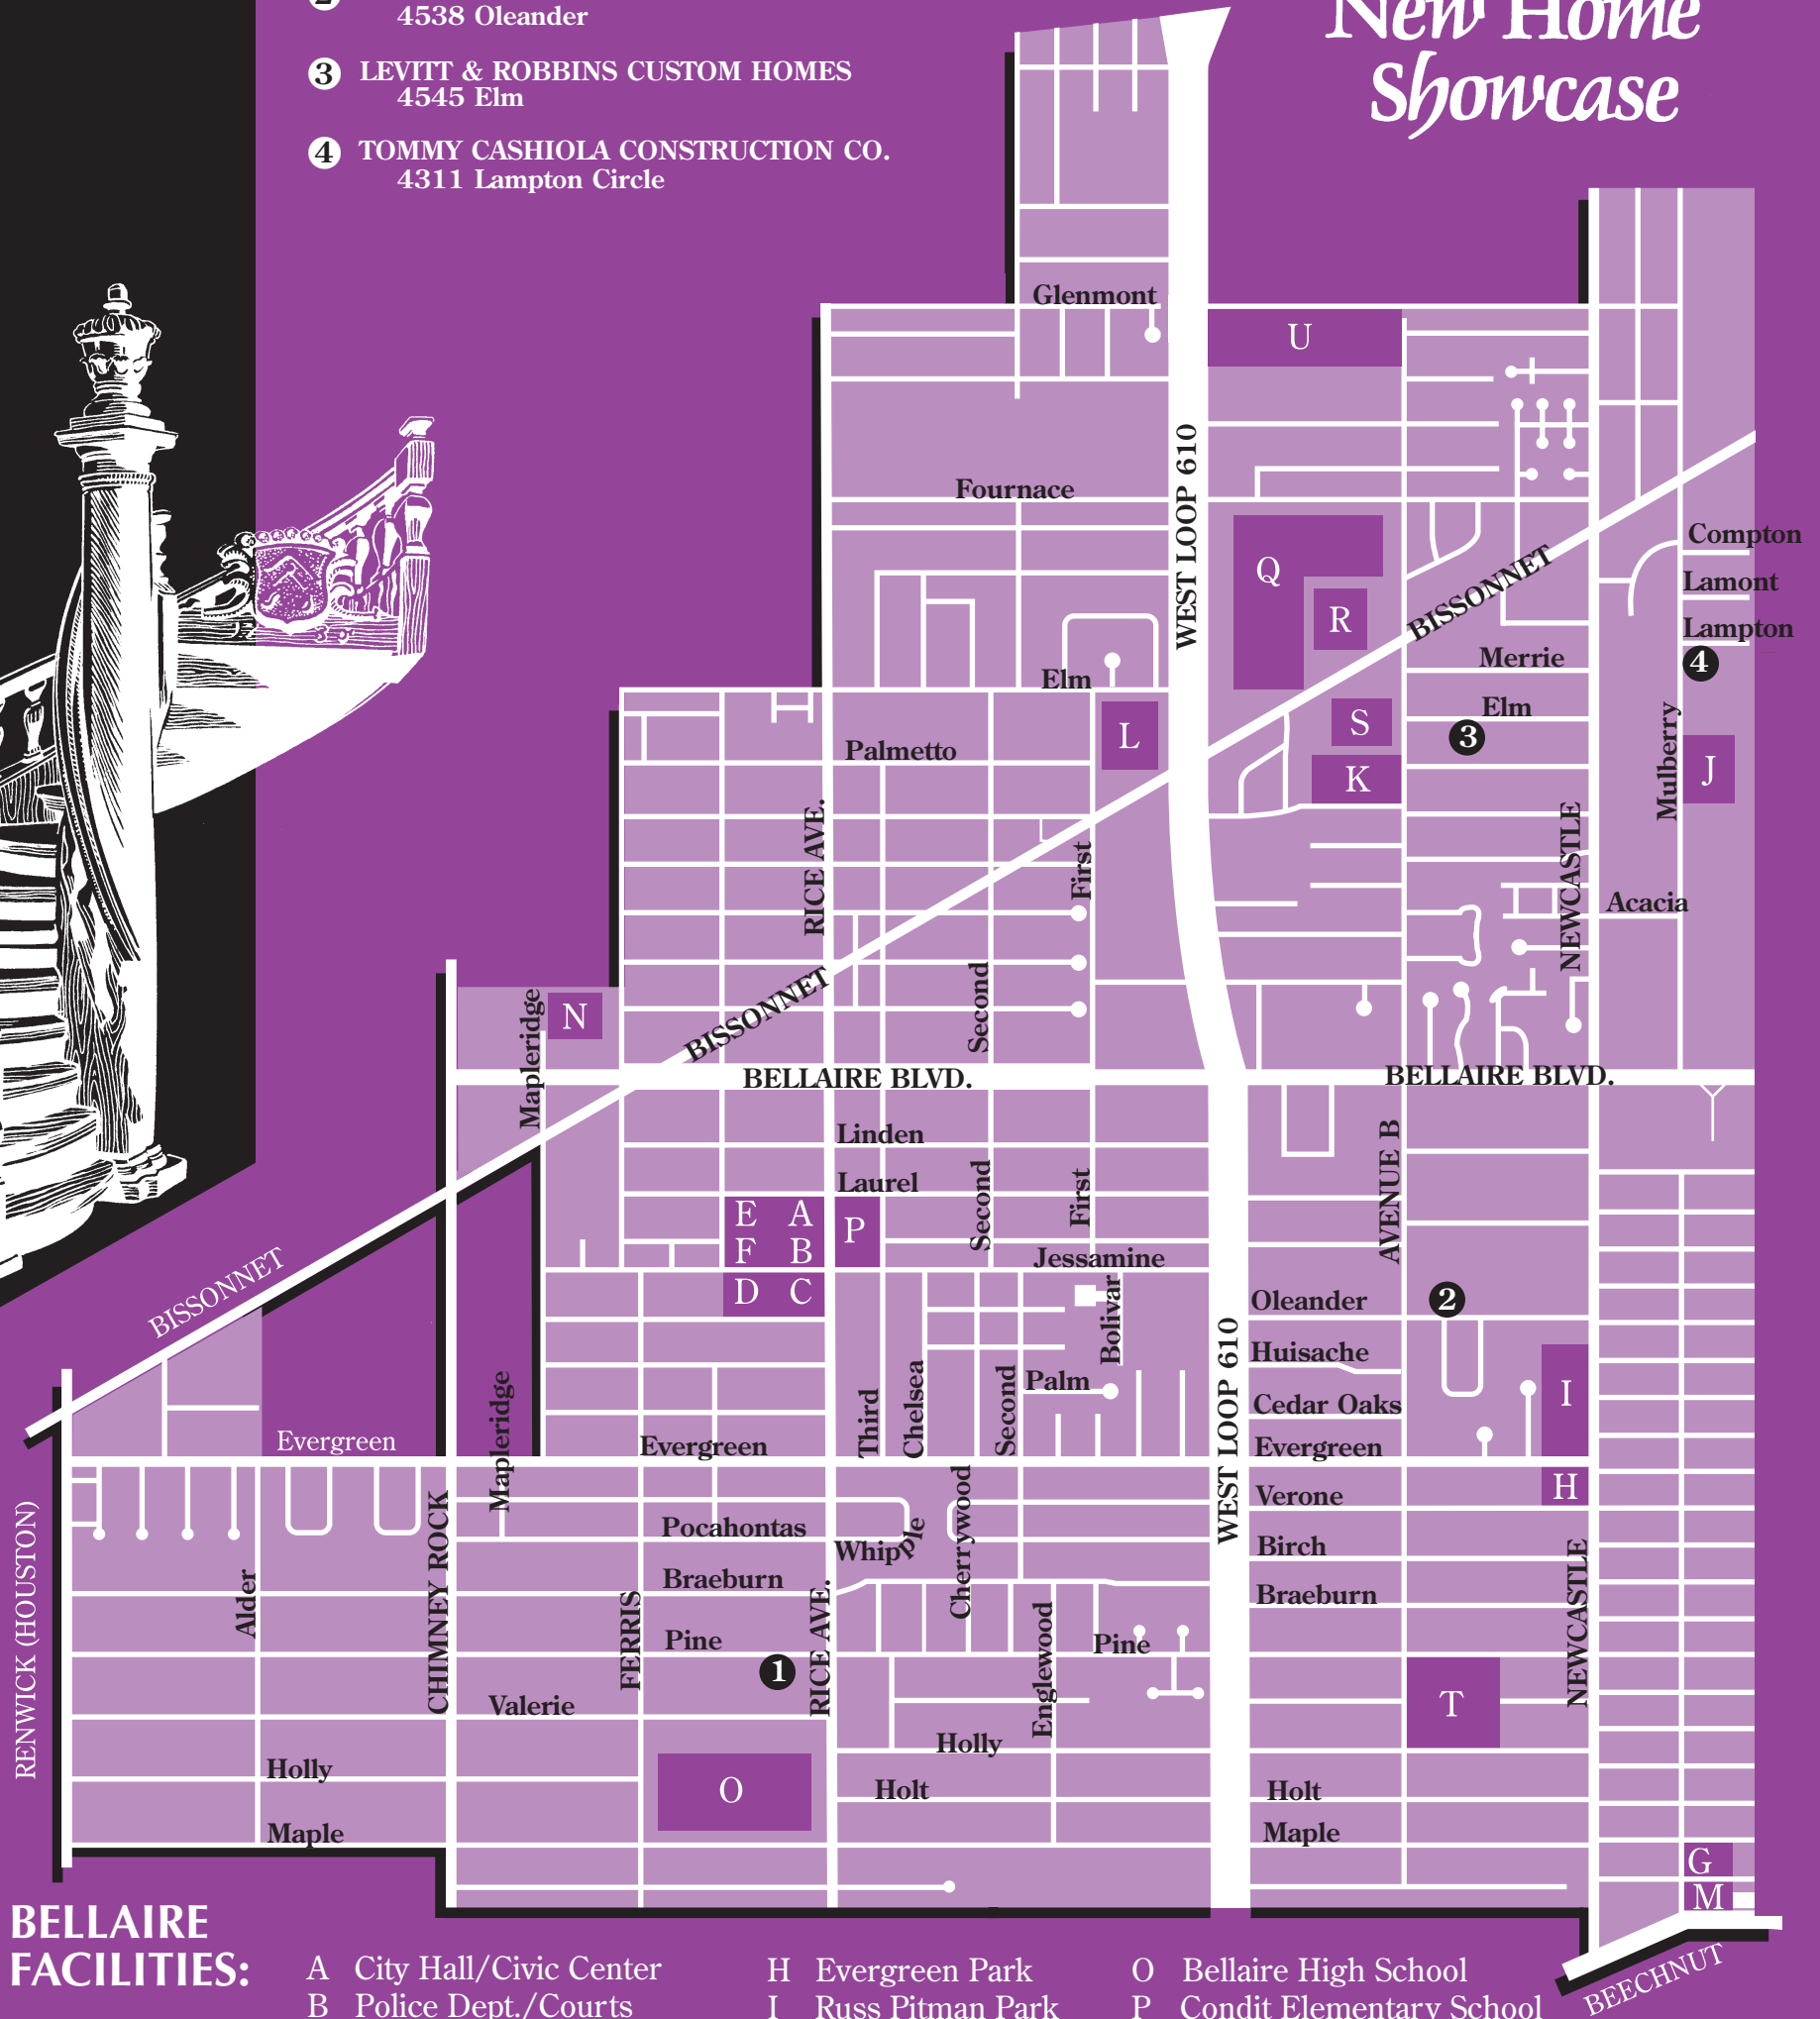

SHOWCASE HOMES:

- 1 BENTLEY HOMES, INC.
5105 Pine
- 2 WATERMARK HOMES
4538 Oleander
- 3 LEVITT & ROBBINS CUSTOM HOMES
4545 Elm
- 4 TOMMY CASHIOLA CONSTRUCTION CO.
4311 Lampton Circle

The BELLAIRE New Home Showcase

BELLAIRE FACILITIES:

- | | | |
|------------------------------|------------------------|----------------------------|
| A City Hall/Civic Center | H Evergreen Park | O Bellaire High School |
| B Police Dept./Courts | I Russ Pitman Park | P Condit Elementary School |
| C Fire Dept. | J Mulberry Park | Q Episcopal High School |
| D Library | K Feld Park | R Post Oak Montessori |
| E Bellaire Recreation Center | L Jaquet Park | S Gordon Elementary School |
| F Bellaire Park | M Public Works | T Horn Elementary School |
| G Lafayette Park | N Bellaire Post Office | U Pin Oak Middle School |